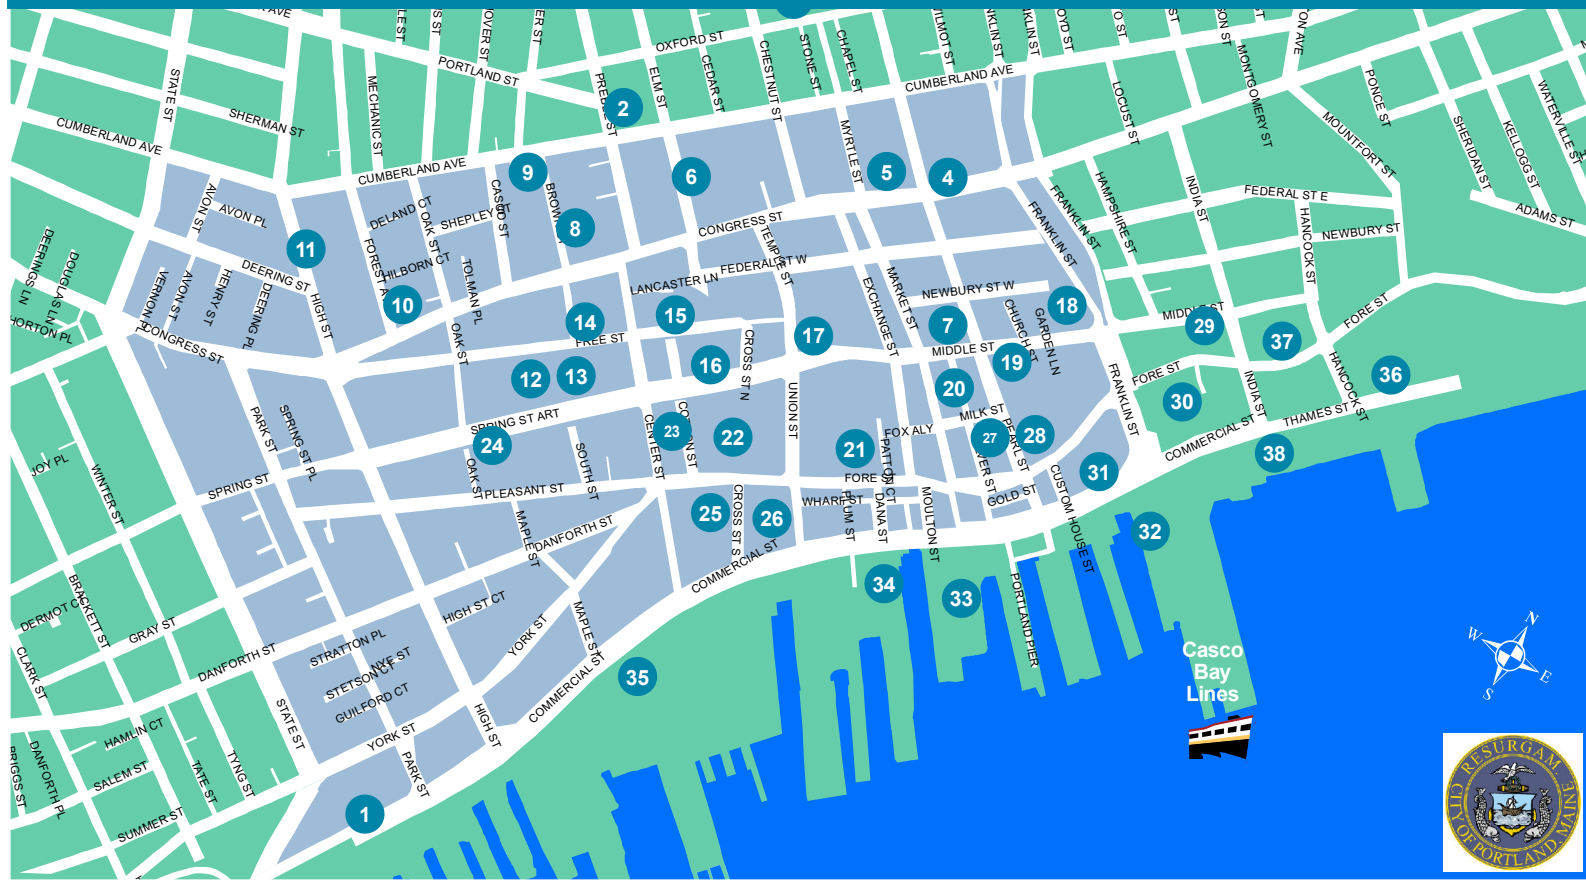

PORTLAND DOWNTOWN PARKING

1	Angelo's Acre Lot 441 Commercial St 207-874-8443	15	One City Center Garage 23 Free St 207-871-1080	29	2 India Street Lot 2 India St 207-747-4230
2	Public Market Garage 315 Cumberland Ave 207-774-0027	16	Midtown Parking Lot 44 Free St 207-772-7716	30	Simba / Hale Parking Lot 216 Fore St 207-772-5354
3	Chestnut Street Garage 82 Chestnut St 207-747-4230	17	Temple Street Garage 11 Temple St 207-772-5762	31	East Brown Cow Lot 75 Commercial St 207-775-2252
4	Top of Old Port Lot 119 Pearl St 207-871-1080	18	County Courthouse Garage 188 Newbury St 207-871-8275	32	Casco Bay Garage 54 Commercial St 207-774-8653
5	Central Parking Services 385 Congress St 207-747-4230	19	Middle & Pearl Lot 33 Pearl St 207-774-1000	33	DiMillo's Parking Lot 25 Long Wharf 207-772-2216
6	Elm Street Garage 21 Elm St 207-874-1106	20	Portland Regency Hotel Lot 20 Milk St 207-774-1000	34	Fisherman's Wharf Lot 202 Commercial St 207-773-6649
7	Pearl Street Lot 66 Pearl St 207-775-2252	21	Fore Street Garage 419 Fore St 207-772-7738	35	Portland Fish Pier Lot 320 Commercial St 207-874-2842
8	Monument Square Garage 53 Brown St 207-773-2761	22	Portland Square Upper Lot 470 Fore St 207-747-4230	36	Thames St Lot 40 Thames St 207-874-8443
9	Art District Garage 48 Brown St 207-615-4406	23	Cotton & Center Lot 57 Center St 207-791-3300	37	Ocean Gateway Garage 167 Fore St 207-772-6327
10	Venture Parking Lot 11 Forest Ave 207-747-4230	24	Holiday Inn by the Bay Garage 263 Commercial St 207-775-2311	38	Oceangateway Queuing Lane 2 Commercial St 207-874-8444
11	Gateway Parking Garage 181 High St 207-761-1568	25	Portland Square Lower Lot 486 Fore St 207-747-4230		
12	Free Street: Maine Health Lot 102 Free St 207-662-8065	26	Harbor Plaza Garage 10 Union St 207-747-4230		
13	Spring Street Garage 45 Spring St 207-874-2842	27	Regency Lot #2 27 Silver St 207-774-1000		
14	Free Street Lot: Opposite Arena 59 Free St 207-747-4230	28	Custom House Sq Garage 25 Pearl St 207-774-2203		